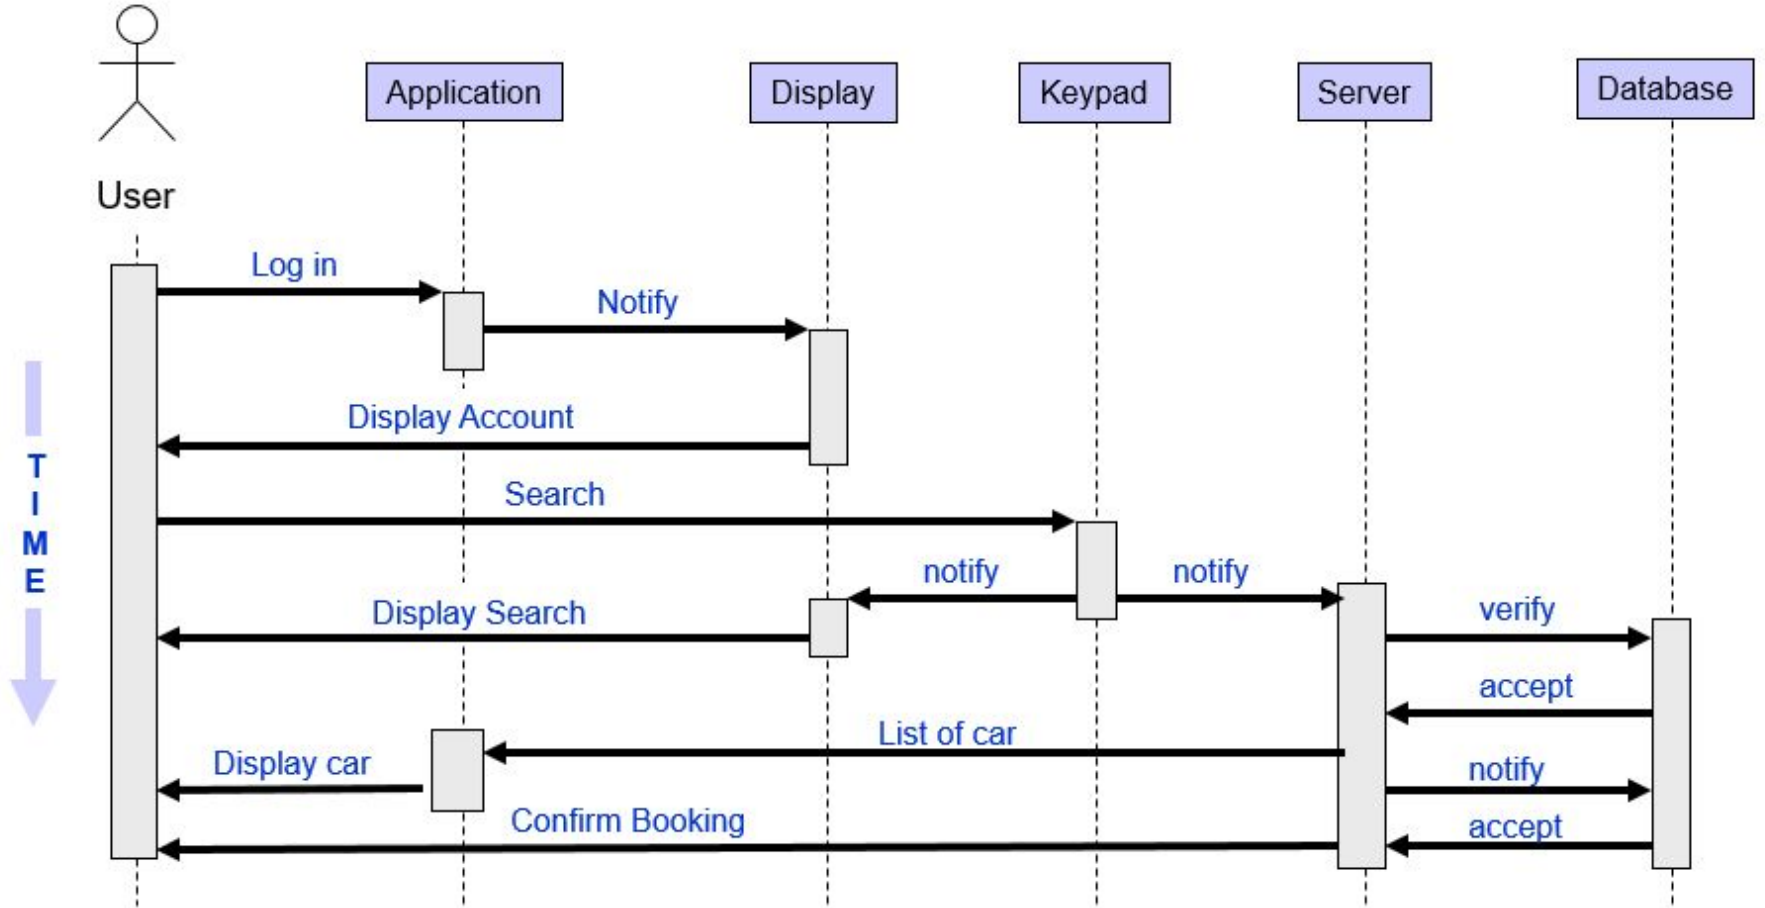

frontier

San Jose State University
CMPE 131 - Professor Mak

Trinh Au Zihao Chen Tim Roesner Emily JinLi Zheng

Where are you going next?

We are a platform

- Central marketplace for car rentals (private to private)
- Easy to navigate and setup
- As owner you can black out times you need the car yourself
- Cheaper and more flexible than ridesharing

MVC diagram

UML Sequence

ER diagram

Relational Schema diagram

UML Class diagram

Demo

frontier