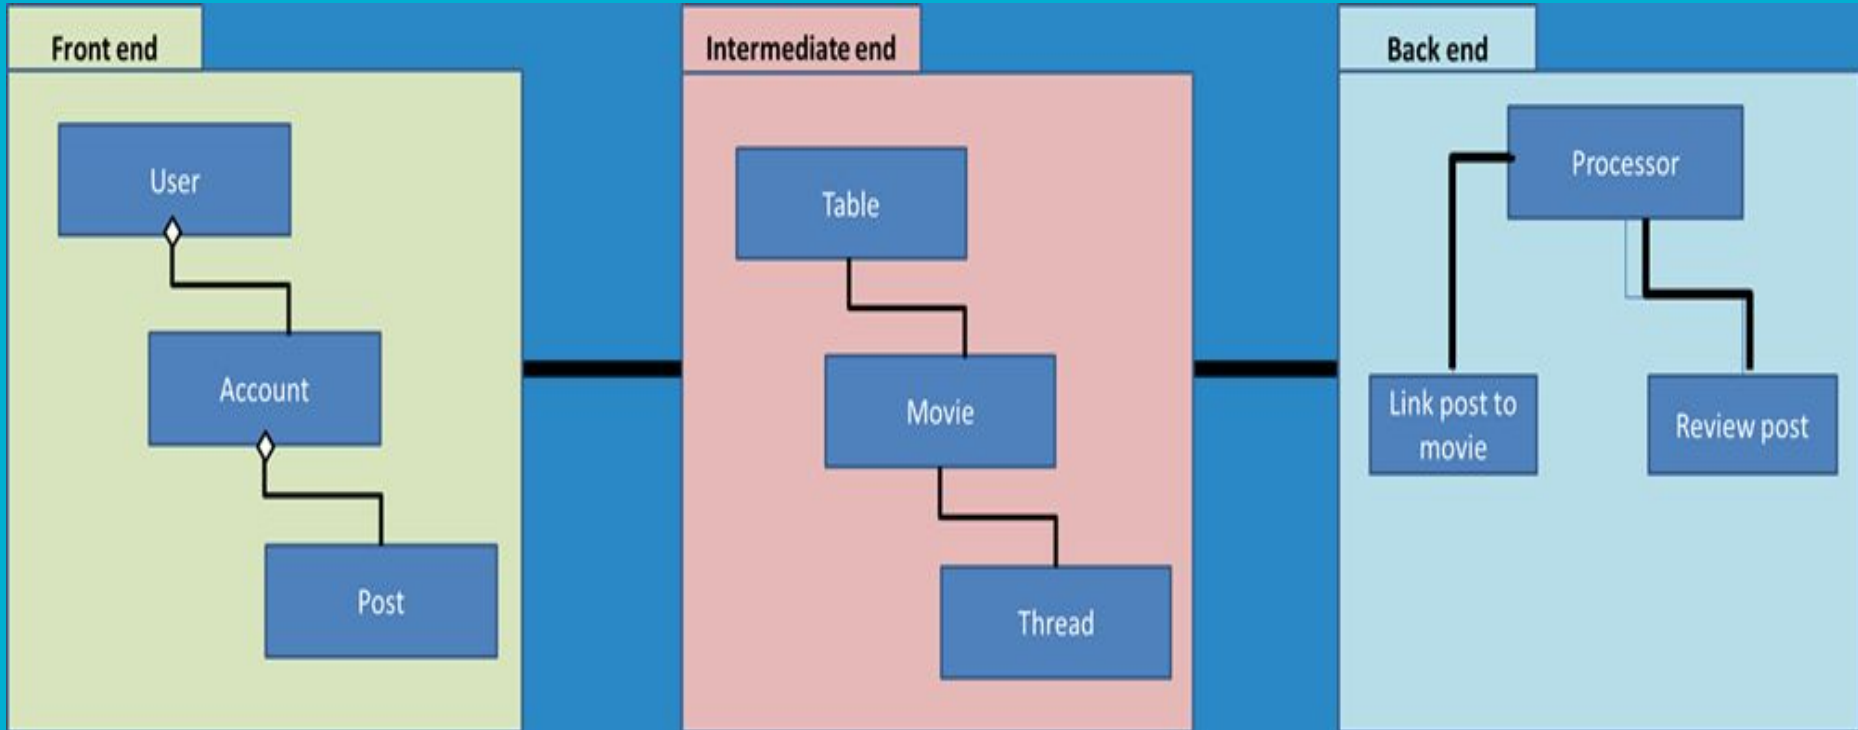

PRETZEL TIME

Design Review

Michael Lee, Danny McLane,
Anthony Minaise, Randy Gamarra

Team CMPE 131

What is Pretzel Time?

- Movie forum website based on everyday people's opinion
 - No critic, professional review
- Allows flexibility with what to comment or post about
- Limit each post based on if movie already posted about
- Limit comments on user basis

UML Class Diagram

UML Sequence diagram:

MVC Diagram

- Model Objects

- Developer
- User
- Messages

- View Objects

- Display
- Options (login, create, edit, read, delete post, etc.)
- text

- Controller Objects

- Account login
- Movie post
- Thread response
- Account logout

ER Diagram

Relational Schema